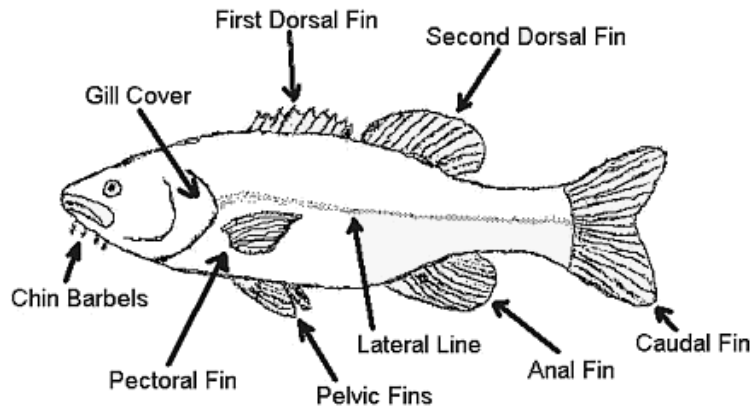

Prepared for NHF&G, WEP & LGF

New Hampshire Fish Identification (Confusing Species)

Generalized Fish Characters

Sucker Family: Catostomidae - Mouth directed downward, adapted for sucking, with thick fleshy lips; dorsal fin with 10 or more rays, never with a stout spine in front.

Common White Sucker, *Catostomus commersoni*

Description: A cylindrical fish with a blunt snout and a downward pointed fleshy mouth adapted for bottom feeding. The scales are relatively large and visible. Adults are black to brass colored on the back with a cream colored underbelly. Juvenile white suckers are more mottled in coloration. Breeding males can develop red or orange coloration along the body. Common white suckers can reach much larger sizes than longnose suckers.

Longnose sucker, *Catostomus catostomus*

Description: Longnose suckers are similar in appearance to white suckers except for a protruding snout that extends past the upper lip. The lower lip on the longnose sucker is larger than that of the white sucker and its scales are smaller.