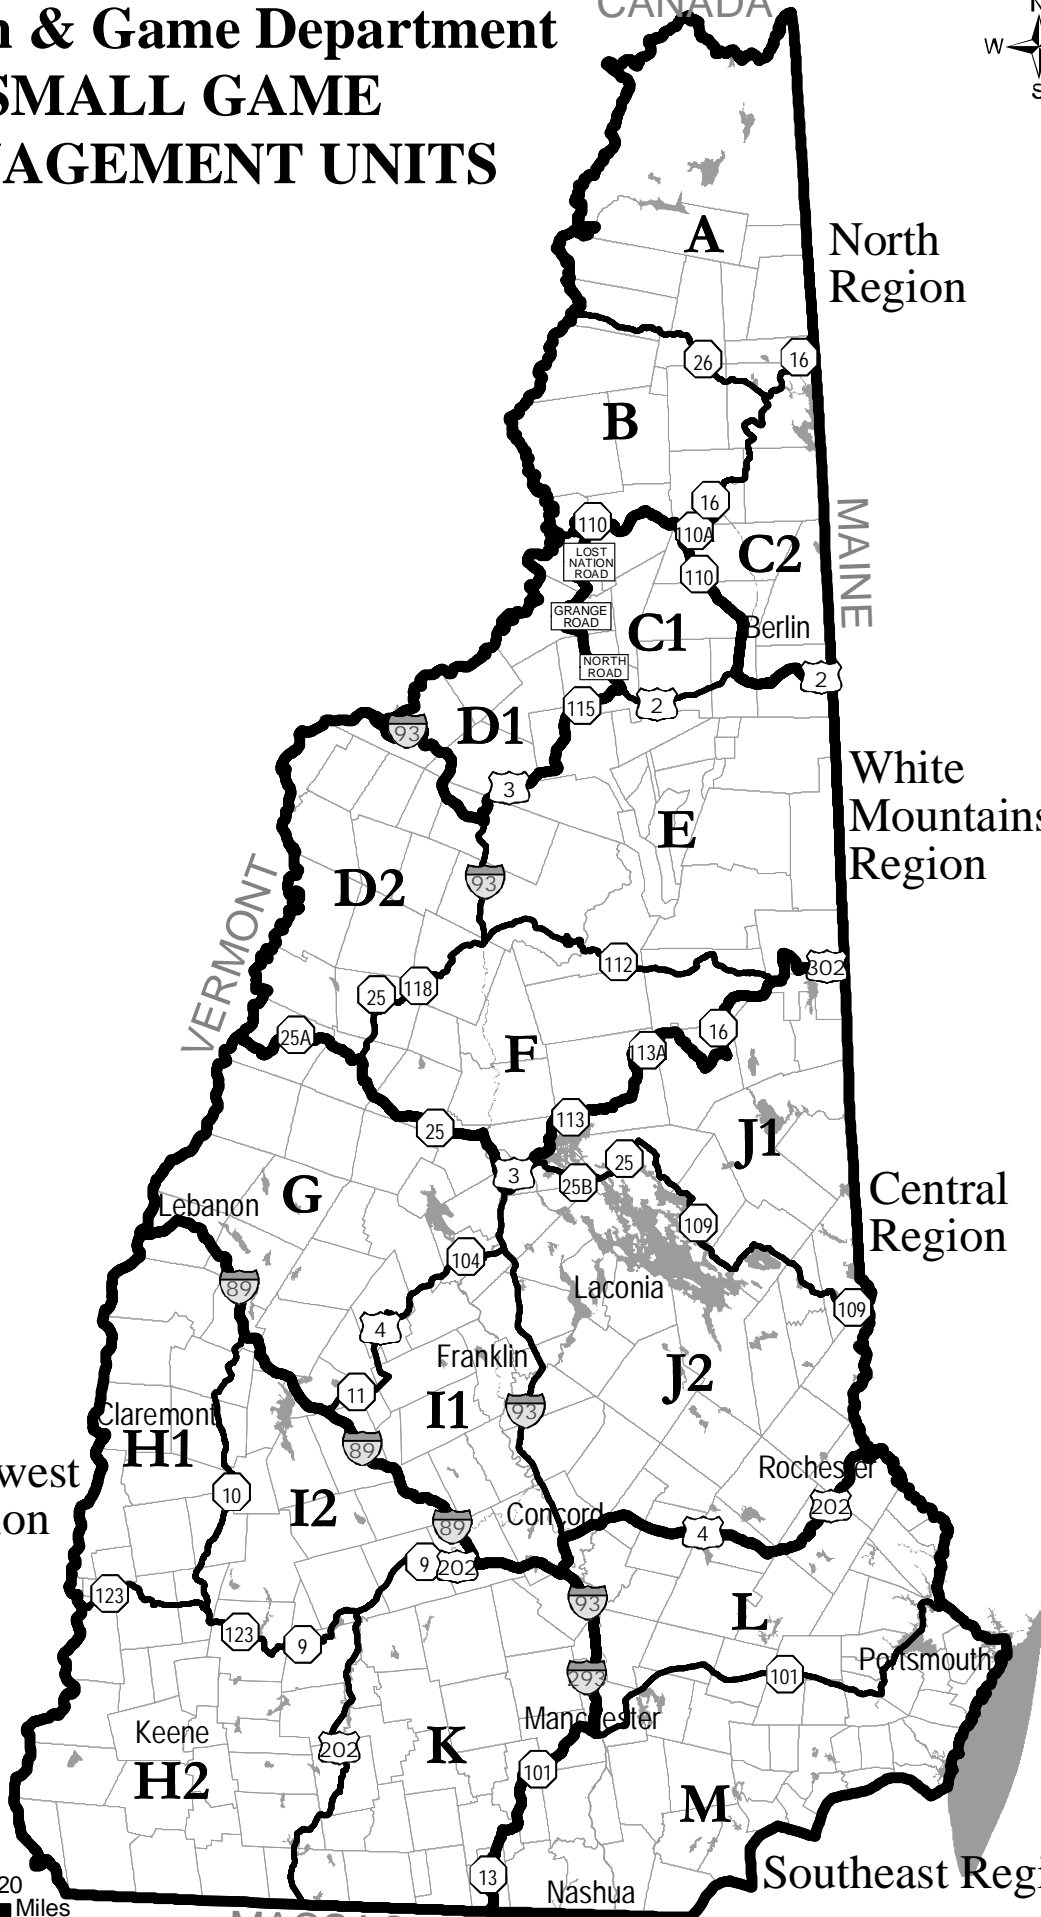

NH Fish & Game Department SMALL GAME MANAGEMENT UNITS

CANADA

North
Region

MAINE

White
Mountains
Region

Central
Region

Southwest
Region

Southeast
Region

VERMONT

MASSACHUSETTS

0 10 20 Miles

Map prepared February 2021