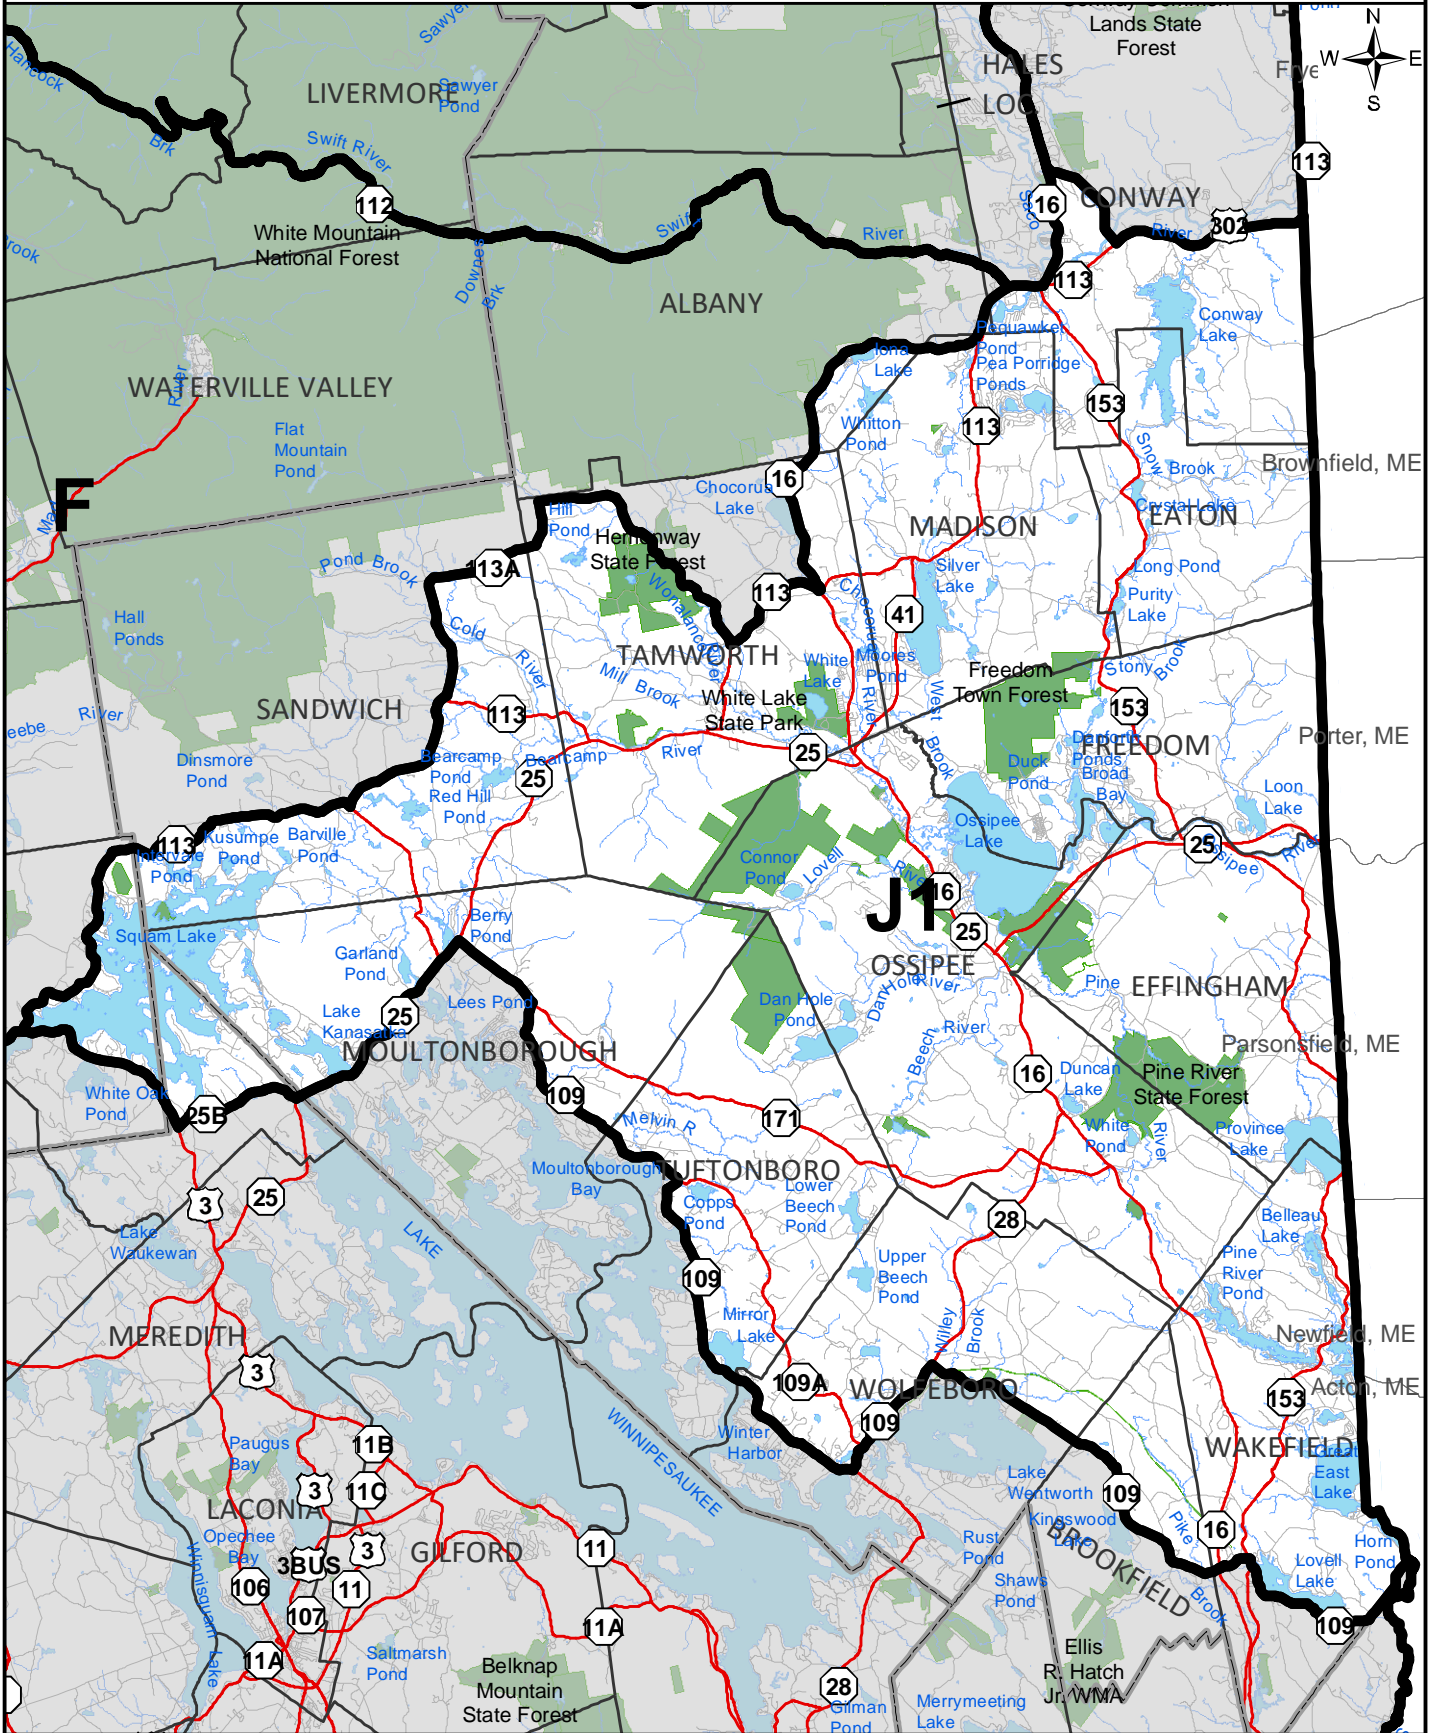

WILDLIFE MANAGEMENT UNIT J1

- Wildlife Management Unit boundary
- Town boundary
- State or Federal Land or Easement
- Highway
- River or Shoreline

WILDLIFE MANAGEMENT UNIT J2

-  Wildlife Management Unit boundary
-  Town boundary
-  State or Federal Land or Easement
-  Highway
-  River or Shoreline