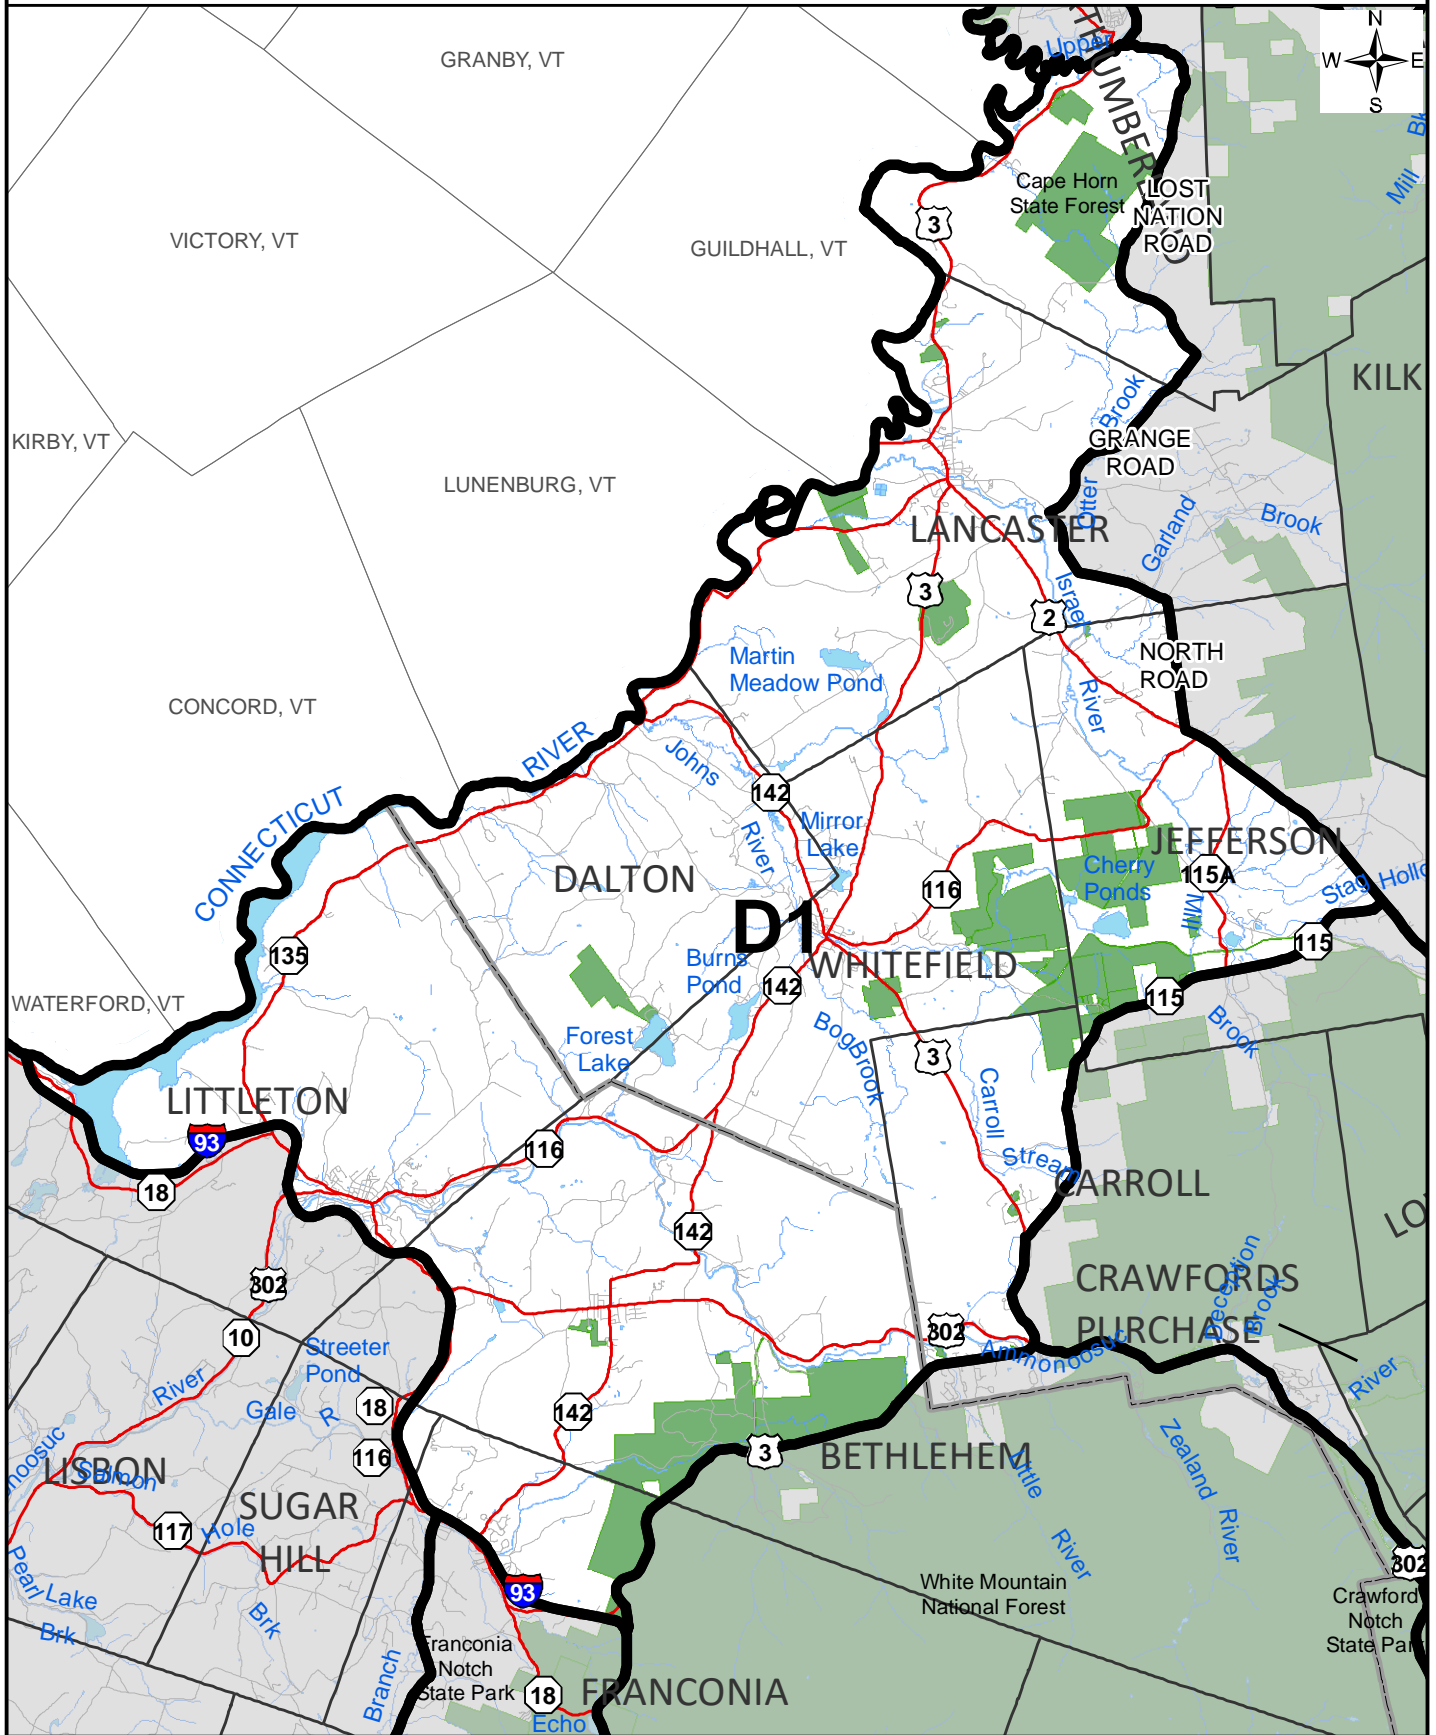

WILDLIFE MANAGEMENT UNIT D1

- Wildlife Management Unit boundary
- Town boundary
- State or Federal Land or Easement
- Highway
- River or Shoreline

WILDLIFE MANAGEMENT UNIT D2

-  Wildlife Management Unit boundary
-  Town boundary
-  State or Federal Land or Easement
-  Highway
-  River or Shoreline