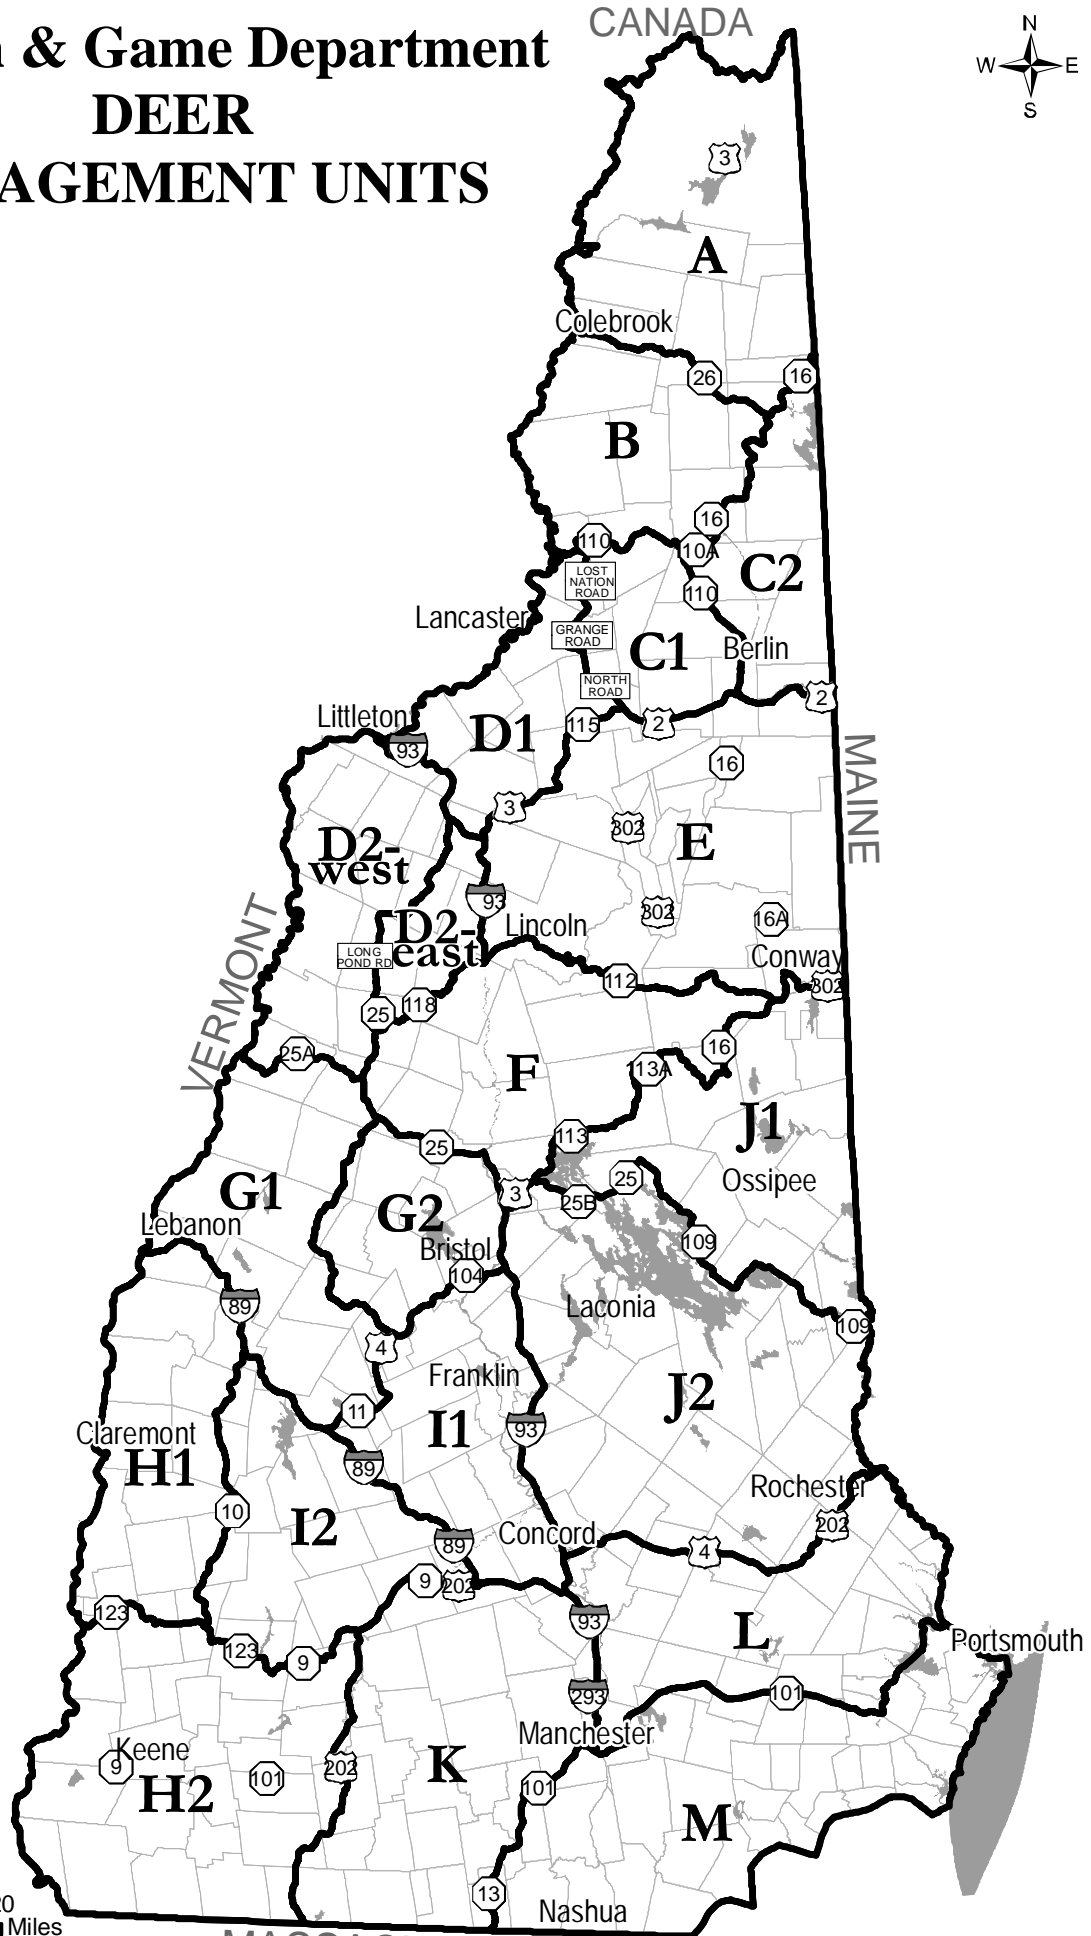

NH Fish & Game Department DEER MANAGEMENT UNITS

CANADA

0 10 20 Miles
Map prepared February 2021

MASSACHUSETTS